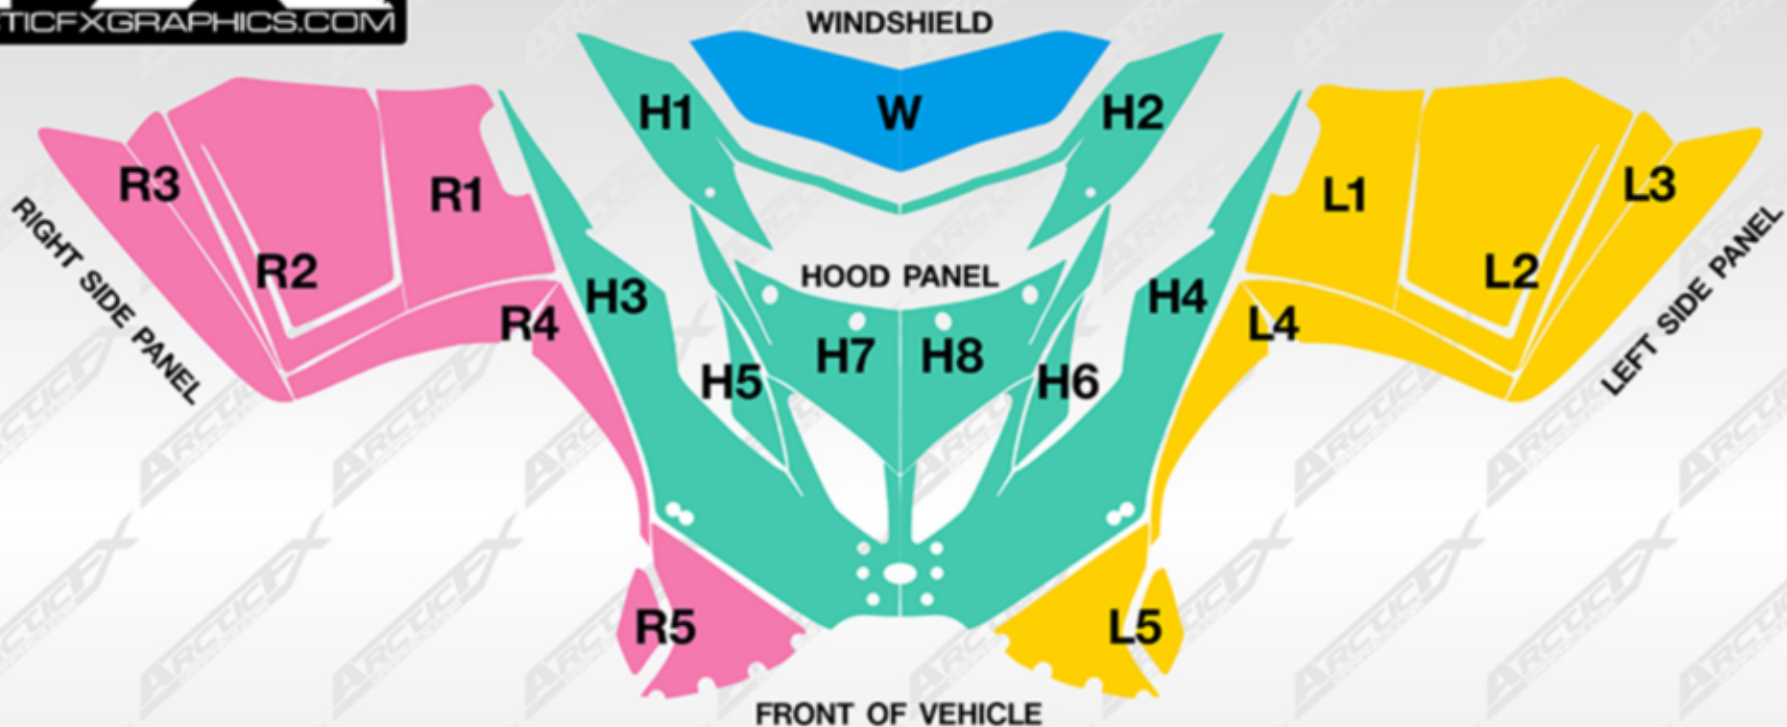

POLARIS IQ-RACER

GRAPHICS AS RECEIVED ON BACKING

FRONT OF ROLL

REAR OF ROLL

WINDSHIELD

(ADDITIONAL ITEM)

POLARIS

IQ-RACER TANK TUNNEL TOP

GRAPHICS AS RECEIVED ON BACKING